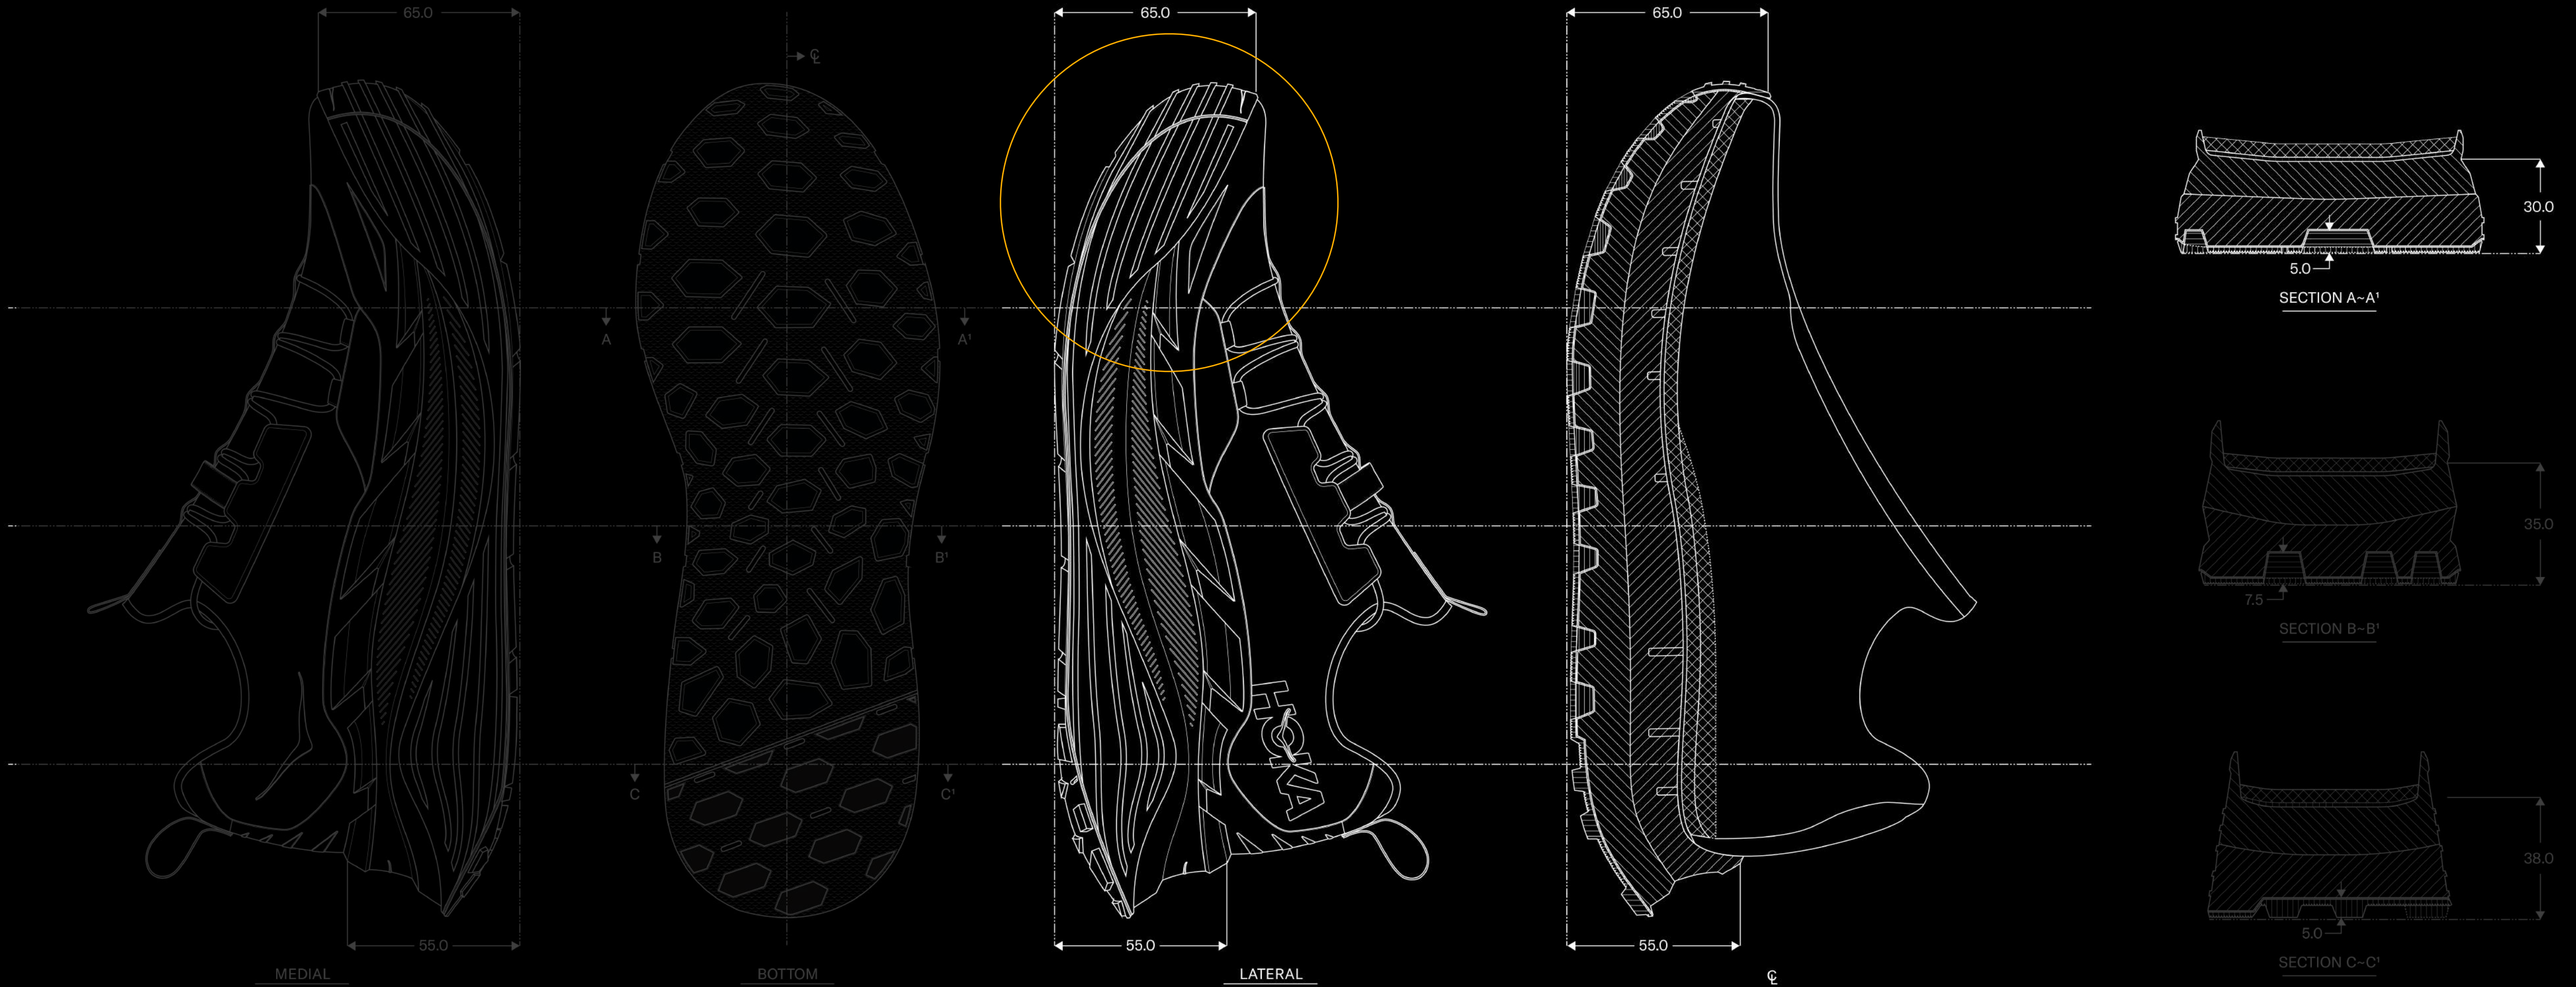

Section A~A¹