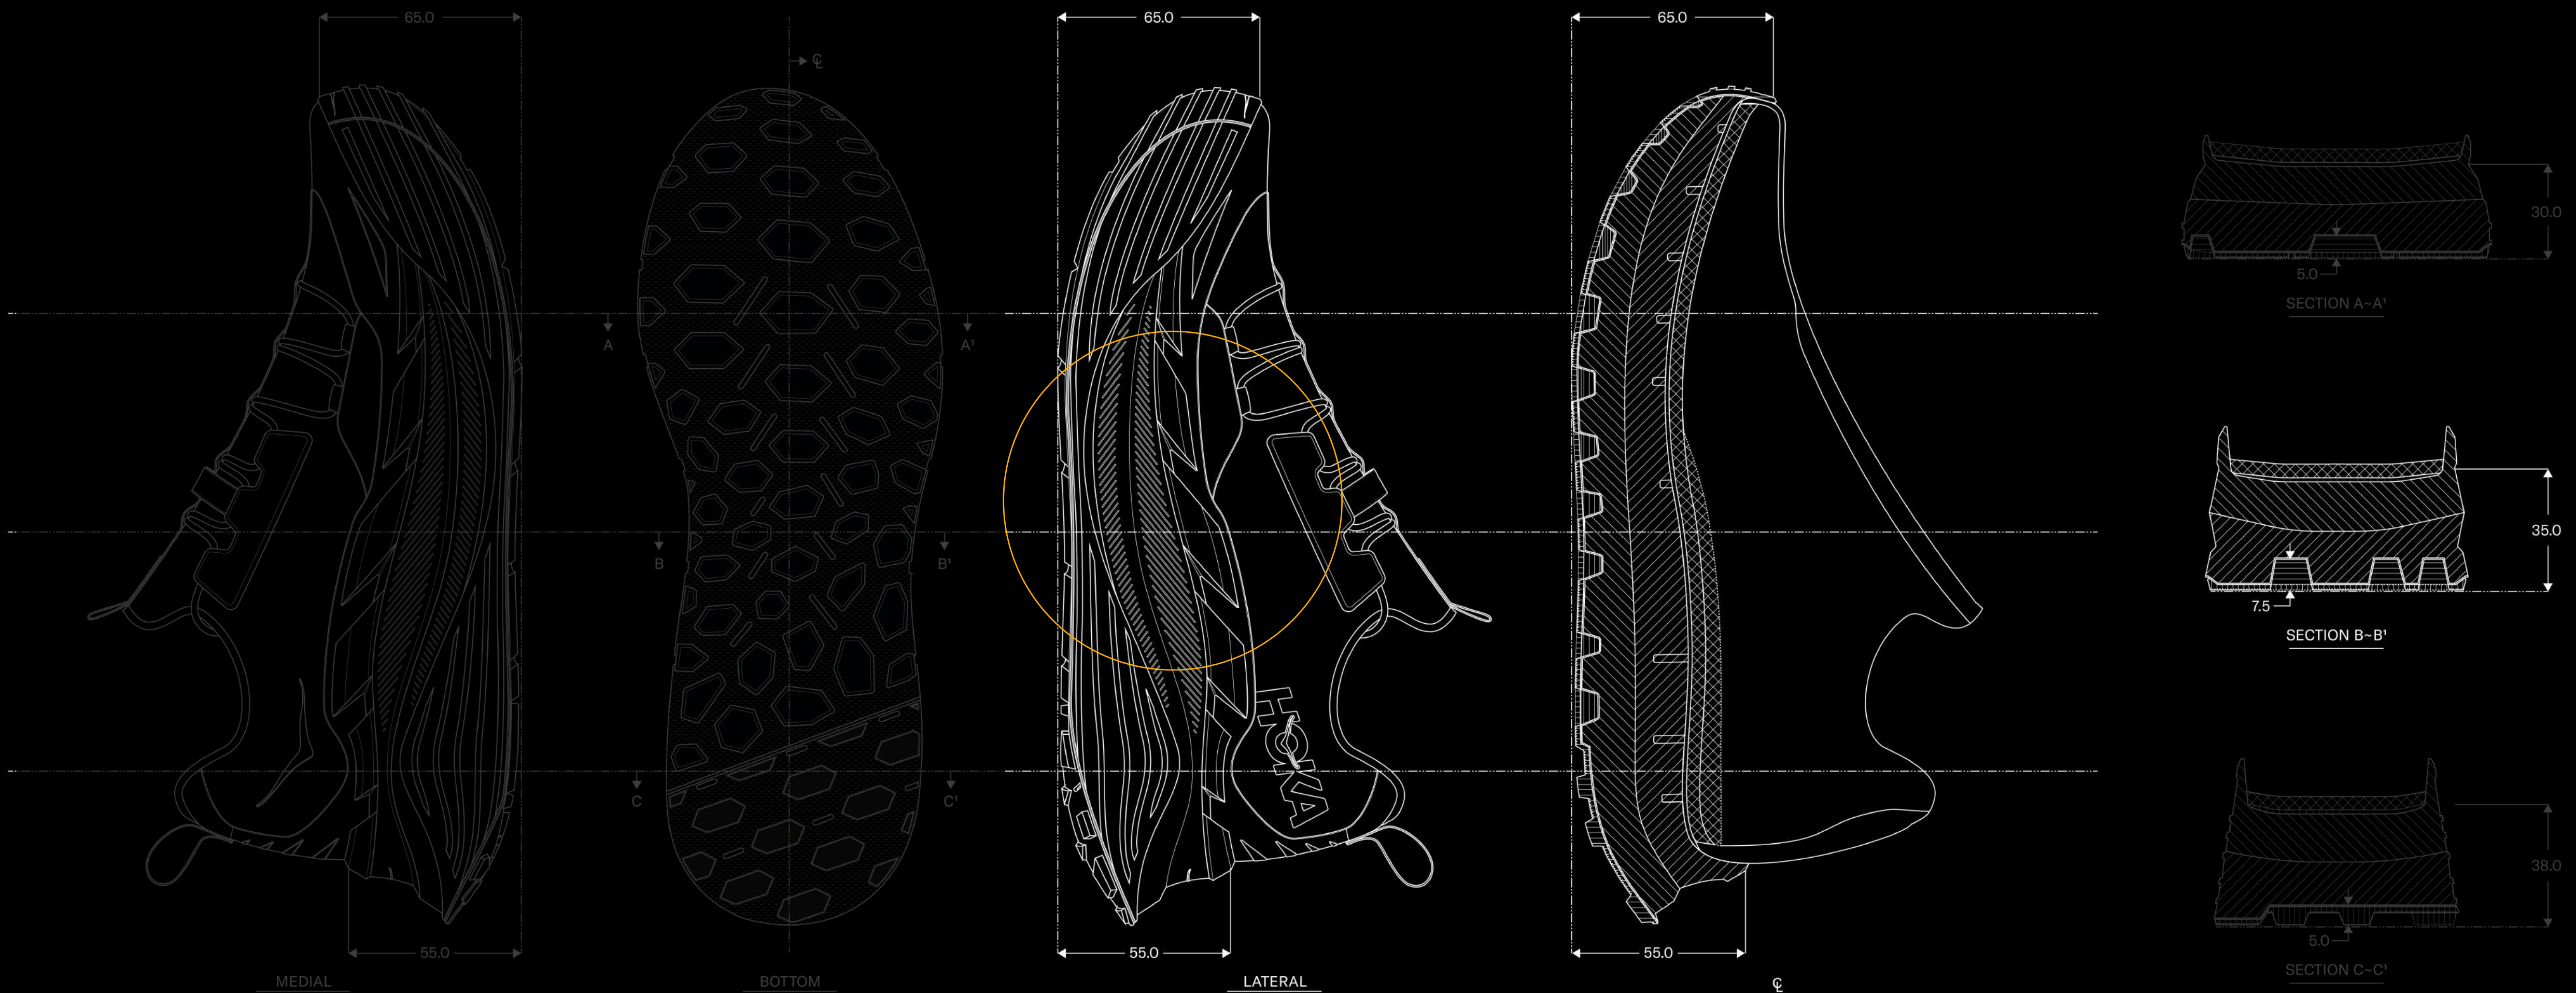

Section B~B1