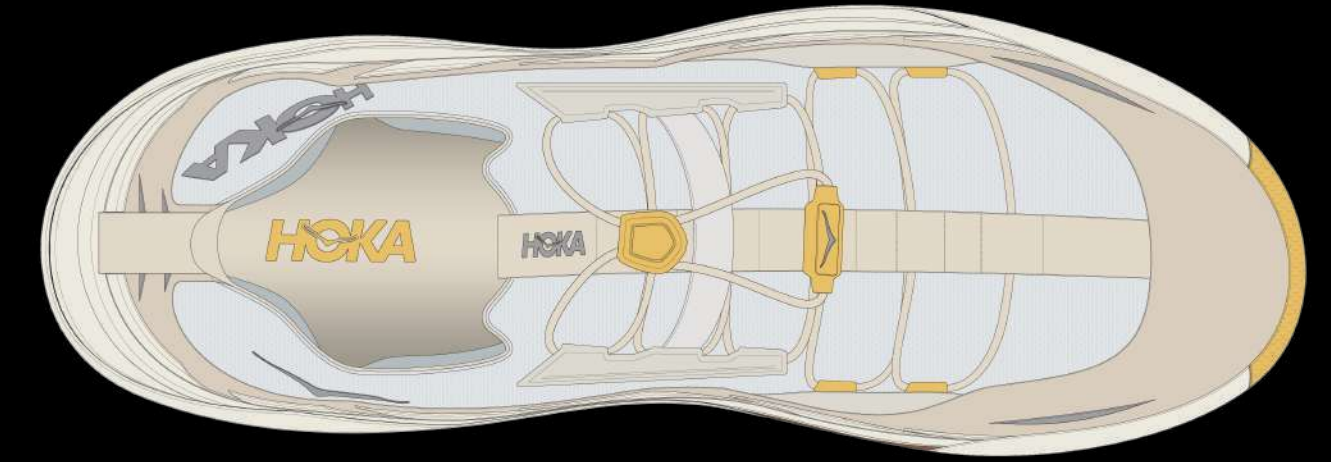

Melrose Morning

LOS ANGELES >

THE NEUTRAL PALETTE LENDS ITSELF TO THE MORNING ENTHUSIAST AND PRE-LUNCH LATTER REGULAR.

Top