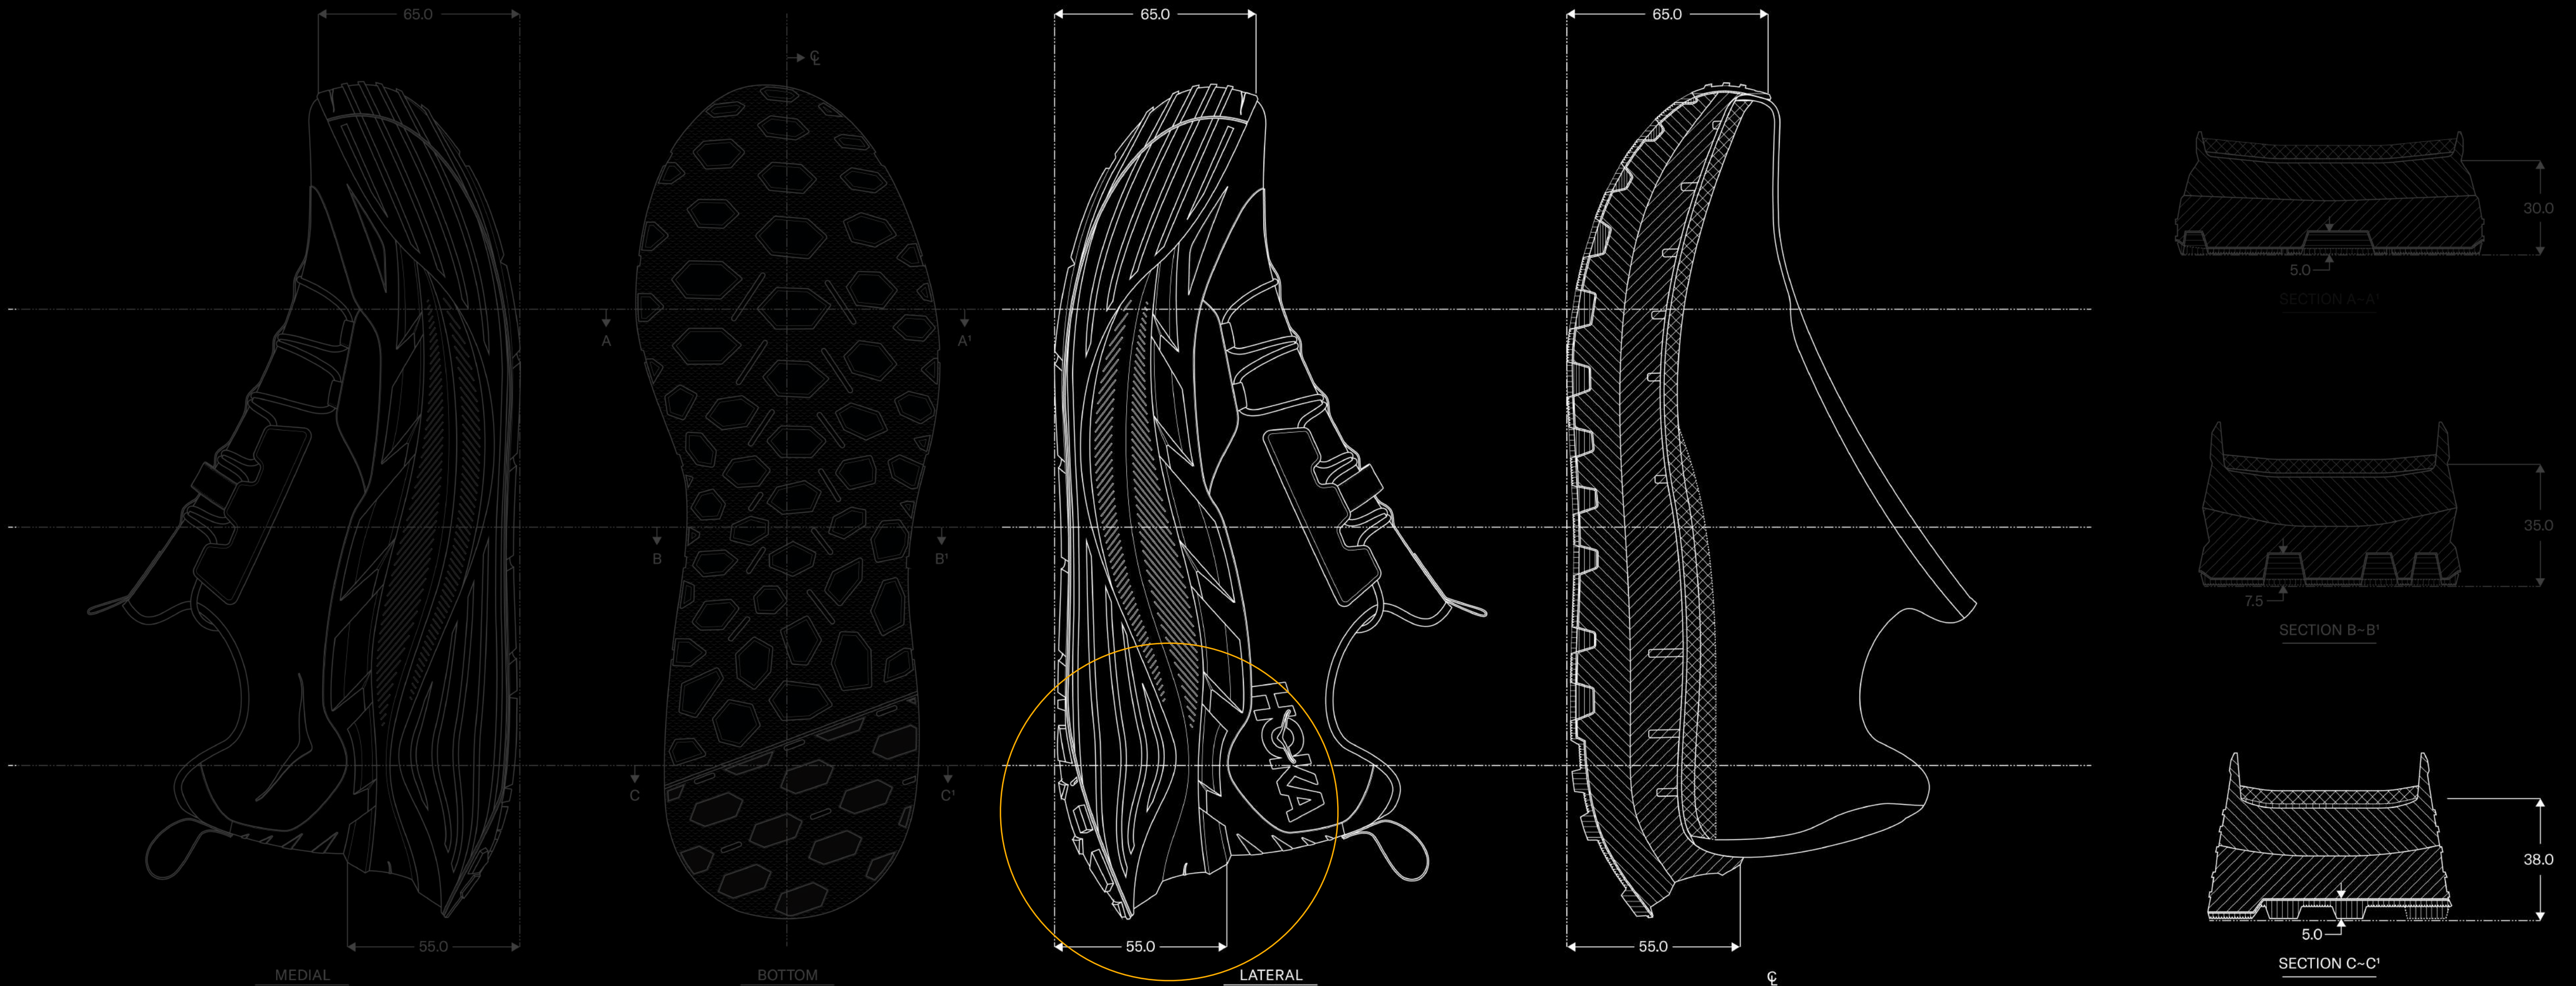

Section C~C1