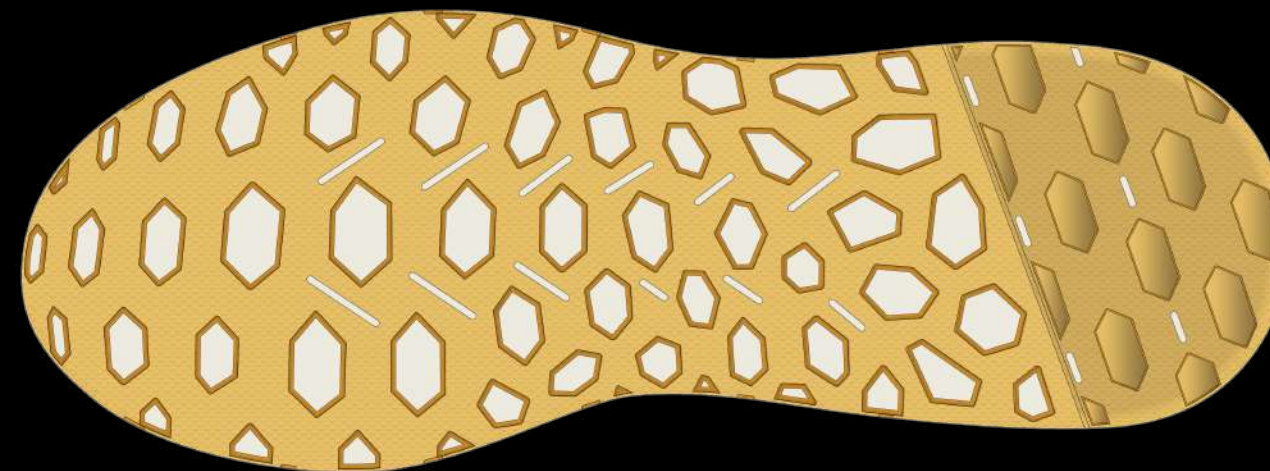

LOS ANGELES >

THE NEUTRAL PALETTE LENDS ITSELF TO THE MORNING ENTHUSIAST AND PRE-LUNCH LATTER REGULAR.

Top

Lateral

Back

Medial

Bottom

Gaia Spirit