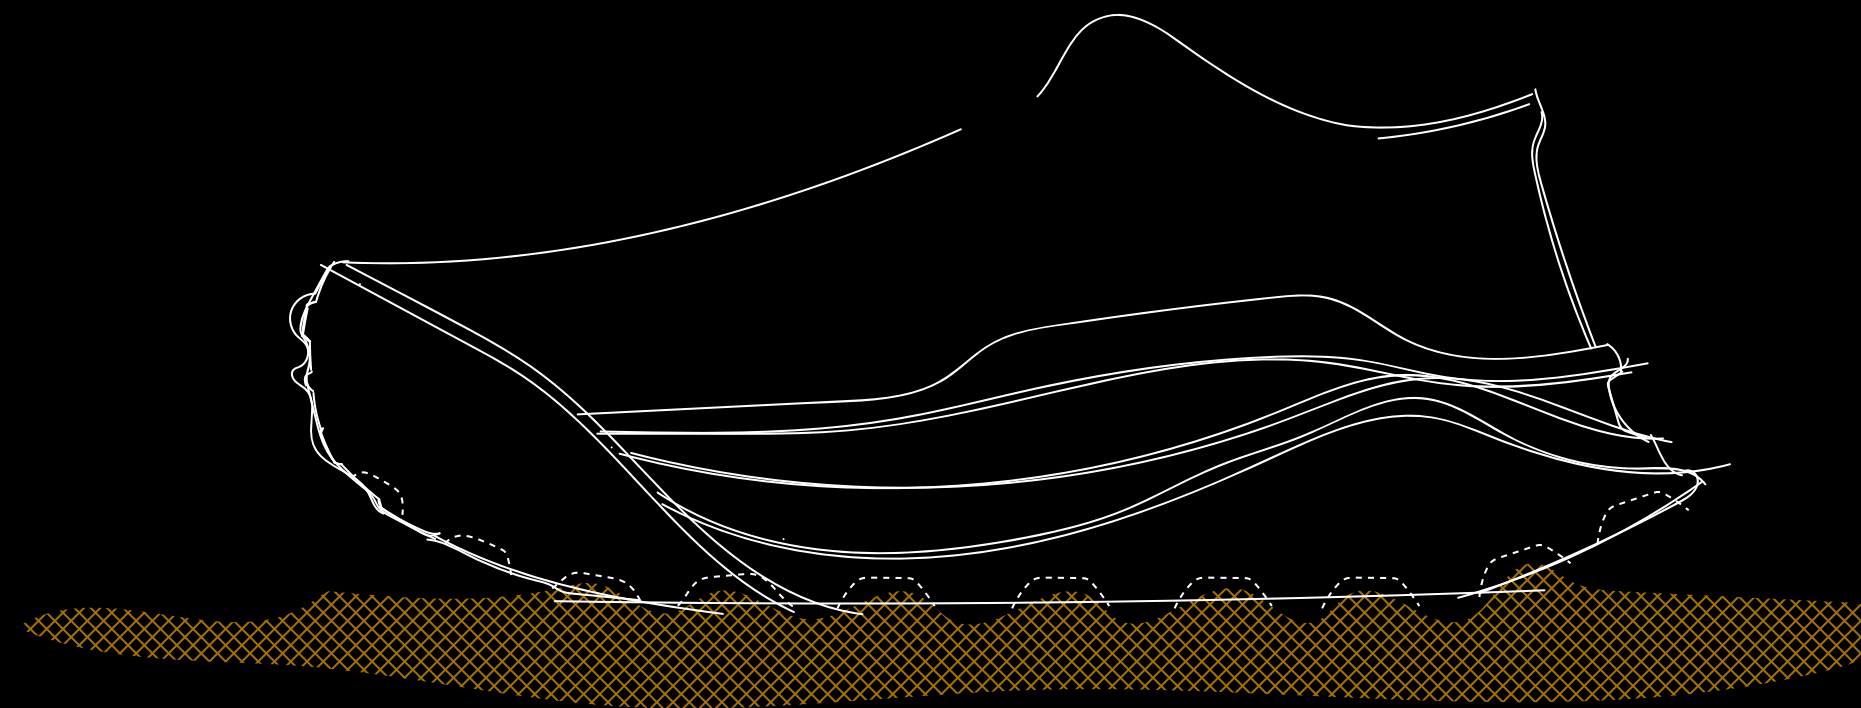

GREEN- NEGATIVE LUGS ALLOW DIRT TO "FILL" TO CREATE THE BITE RESEMBLING POSITIVE LUGS.